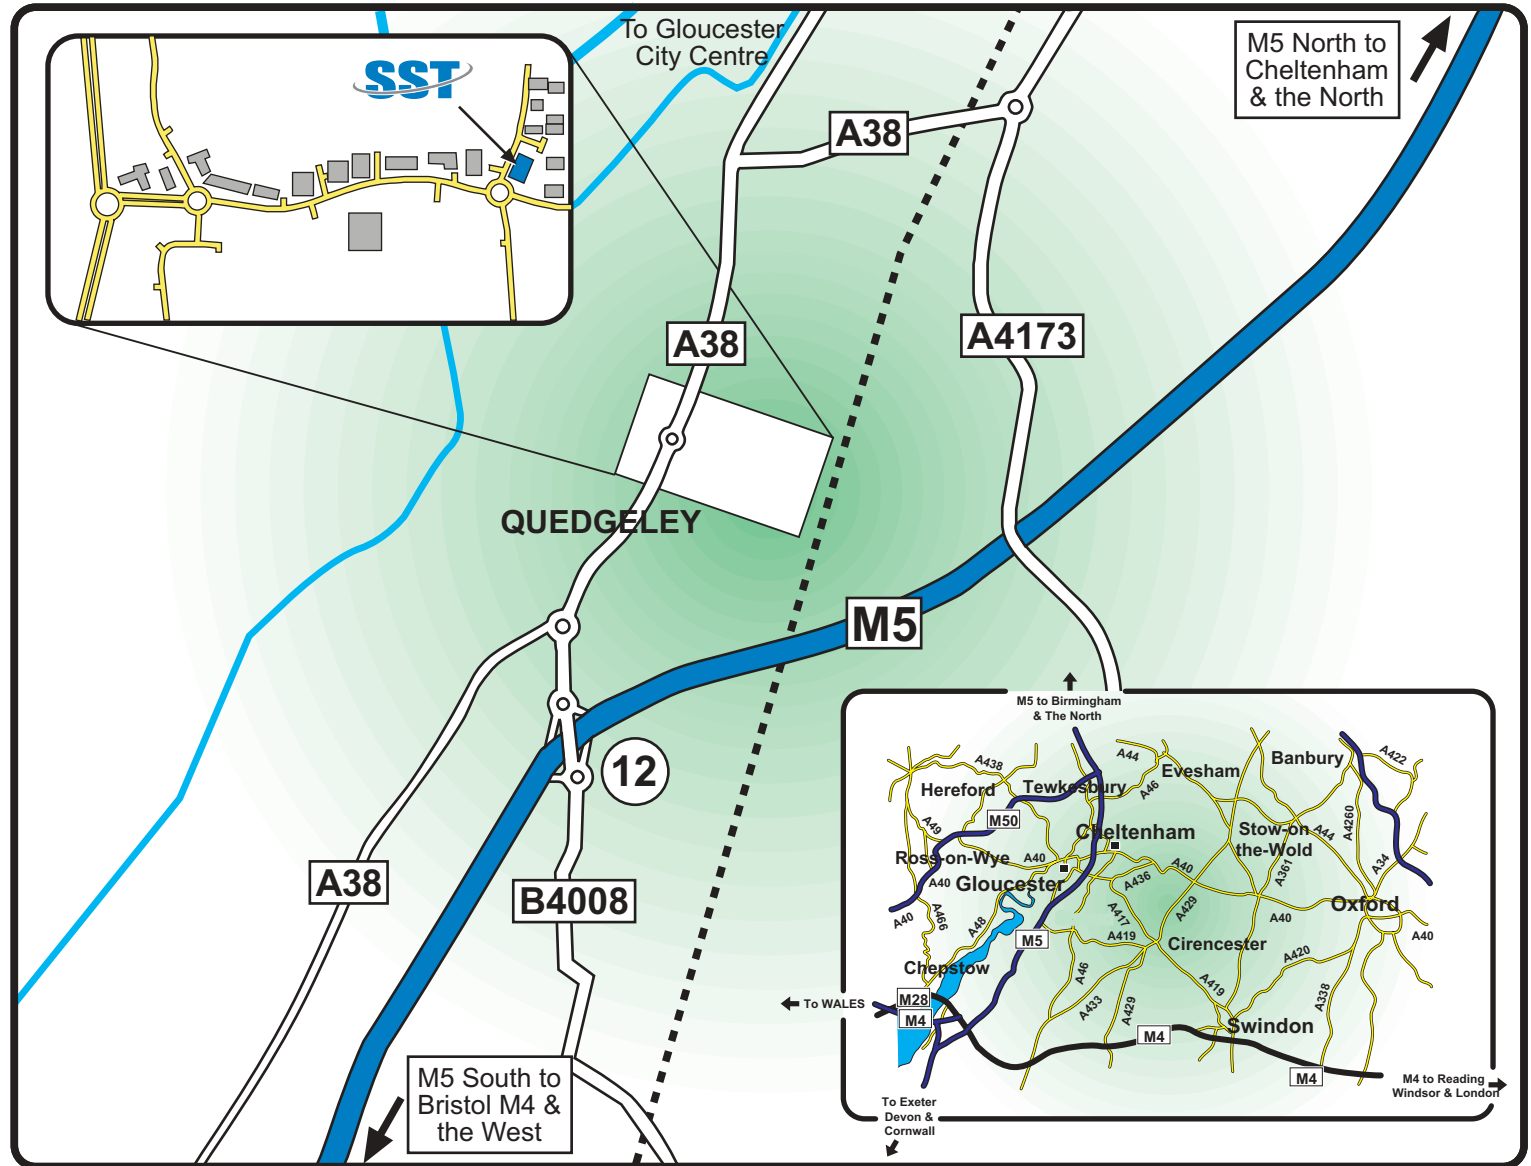

## How To Find Us

### From M5 Junction 12

Exit at Junction 12 off the M5 (signposted to Gloucester A38). Continue along the A38 towards Gloucester for approximately 1 mile. At the second roundabout (Holiday Inn), turn right into Waterwells Business Park. Continue to the second roundabout. We are the first building off the first exit.